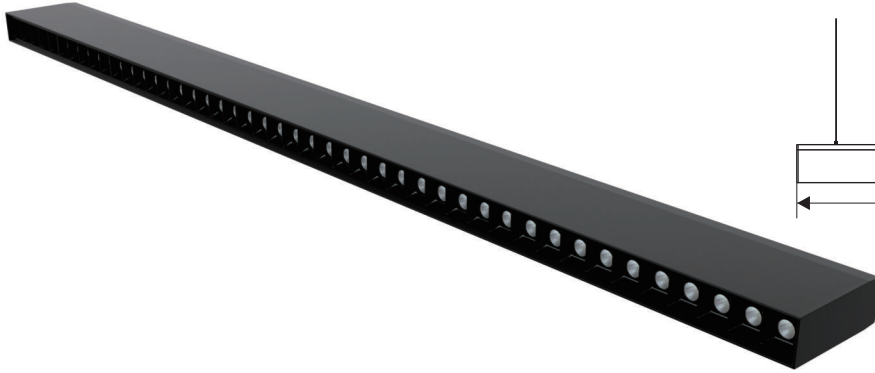

# P EACE SERIES

COMFORTABLE AND ENERGETIC FOR TASKS

## Parameters

Model	Power	LED Qty	Luminous Flux	Efficacy	Size
38100P1	36W	2835SMD/9V-1W/45LEDS	2340LM	65lm/W	1204*38*100mm

Input Voltage: AC180-240V  
 Frequency: 50/60Hz  
 Power Factors:  $\geq 0.5$   
 CCT: 4000 ~ 6500K  
 CRI:  $R_a \geq 80$   
 Beam Angle: 24°  
 Main Material: Aluminum+PS  
 Body Color: Sand Black  
 Input Cable: 0.5mm<sup>2</sup>  
 Installation: Suspended  
 Protection: IP20  
 Environment: -20°C ~ 50°C  
 Longevity: 20000h  
 Driver: 3AAA Constant Current

  
 LED inside