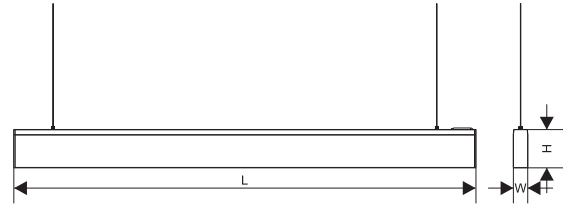

## Parameters

Model	Power	LED Qty	Luminous Flux	Efficacy	Size
38100P1	36W	2835SMD/9V-1W/45LEDS	2340LM	65lm/W	1204*38*100mm

Input Voltage: AC180-240V  
 Frequency: 50/60Hz  
 Power Factors:  $\geq 0.5$   
 CCT: 4000 ~ 6500K  
 CRI:  $R_a \geq 80$   
 Beam Angle: 24°  
 Main Material: Aluminum+PS  
 Body Color: Sand Black  
 Input Cable: 0.5mm<sup>2</sup>  
 Installation: Suspended  
 Protection: IP20  
 Environment: -20°C ~ 50°C  
 Longevity: 20000h  
 Driver: 3AAA Constant Current