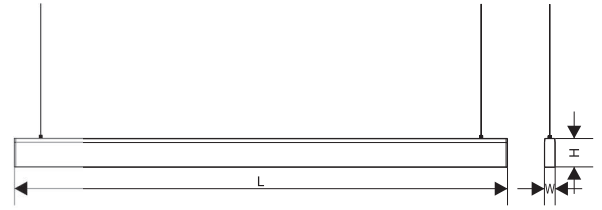

Powered by

tuya[®]

Intelligence
Inside

CALM

LIGHT UP CONFIDENT TASKS.

CALM

Parameters

Model	Power	LED Qty	Luminous Flux	Efficacy	Size
2670P4	36W	2835SMD/3V-0.5W/108LEDS 2835SMD/6V-1W/18LEDS	1872LM	52Lm/W	1195*26*70mm

Input Voltage:AC180-240V
 Frequency:50/60Hz
 Power Factors:≥0.5
 CCT:4000~6500K
 CRI:Ra≥80
 Beam Angle:24°+120°
 Main Material:Aluminum+PS
 Body Color:Sand Black
 Input Cable:0.5mm²
 Installation:N/A
 Protection:IP20
 Environment:-20°C~50°C
 Longevity:20000h
 Driver:3AAA Constant Current

Packing

Model	Weight/PC	Qty/CTN	Inner Box Size	Master CTN
2670P4	1.1kg	5	-	128*14*8.5cm

DETAILS