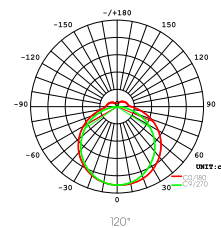

## Parameters

Model	Power	LED Qty	Luminous Flux	Efficacy	Size
640x640	50W	Samsung/9V/1W/144pcs	5980LM	120Lm/W	642*642*23.5mm

Input Voltage: AC220V  
 Frequency: 50/60Hz  
 Power Factors: 0.86  
 CCT: 5700K  
 CRI: Ra≥80  
 Beam Angle: 120°  
 lampshade Material: PMMA+PS  
 Body Color: White  
 Input Cable: 0.5mm<sup>2</sup>  
 Installation: Ceiling  
 Protection: IP44  
 Environment: - 30°C~40°C  
 Longevity: 20,000h  
 HIPOT: 1460V