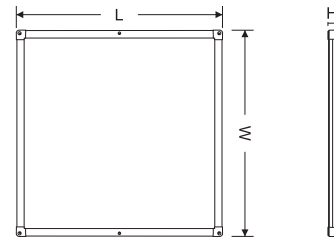

## Parameters

Model	Power	LED Qty	Luminous Flux	Efficacy	Size
640x640	50W	Samsung/9V/1W/144pcs	5980LM	120Lm/W	642*642*23.5mm

Input Voltage: AC220V  
 Frequency: 50/60Hz  
 Power Factors: 0.86  
 CCT: 5700K  
 CRI: Ra≥80  
 Beam Angle: 120°  
 lampshade Material: PMMA+PS  
 Body Color: White  
 Input Cable: 0.5mm<sup>2</sup>  
 Installation: Ceiling  
 Protection: IP44  
 Environment: - 30°C~40°C  
 Longevity: 20,000h  
 HIPOT: 1460V